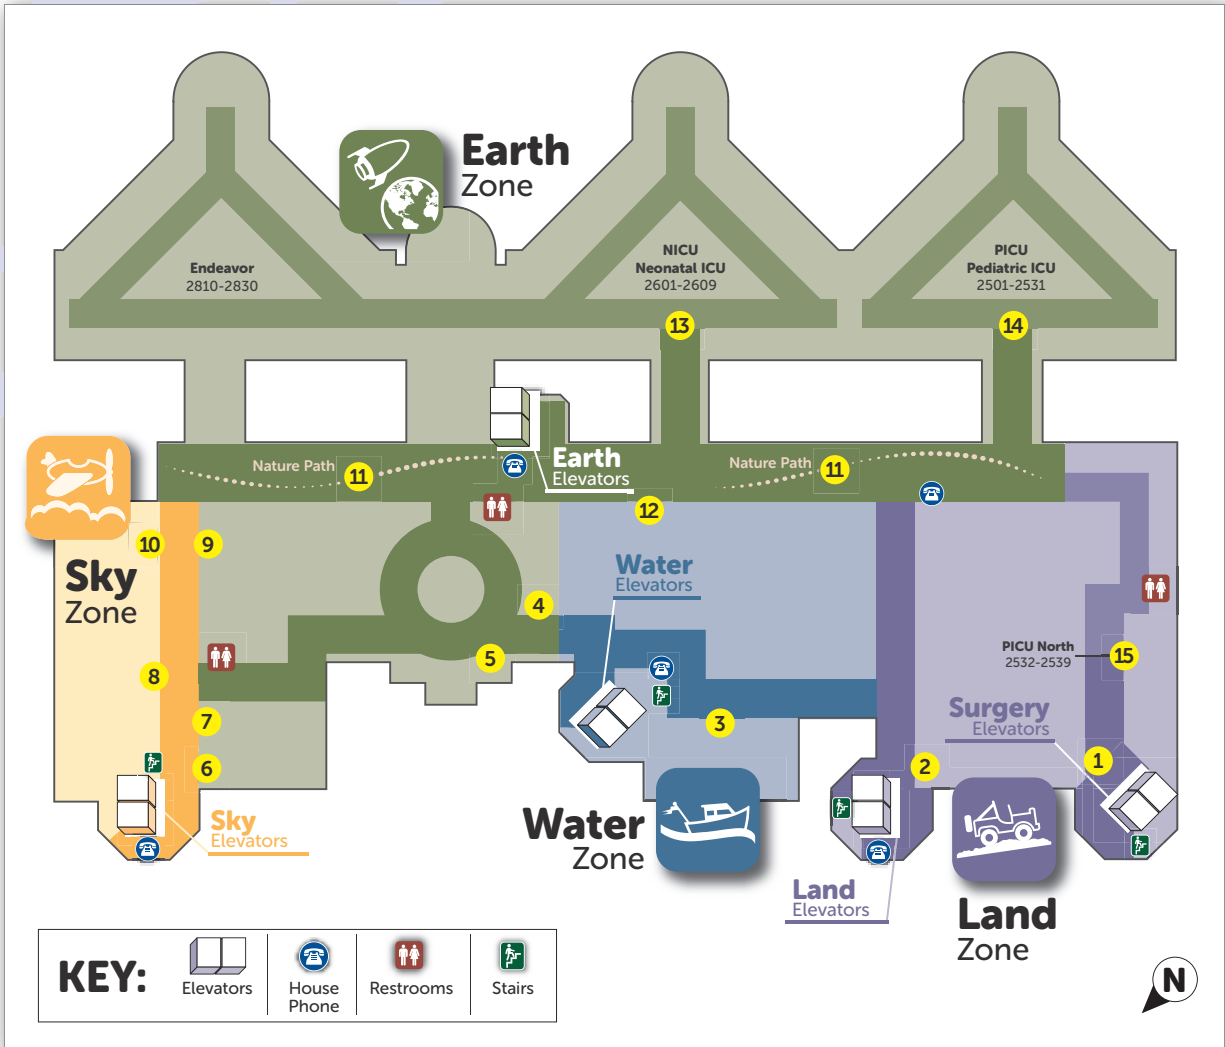

2nd Floor Map

Mapa del Primero Piso

Destination Lugares	Location Ubicación	Zone Zona	Patient Rooms Habitaciones - Pacientes Ingresados	Location Ubicación	Zone Zona
Administration Administración	5	Earth	Endeavor 2810-2830 Endeavor 2810-2830	13	Earth
Ambulatory Treatment Center Centro de Tratamiento Ambulatorio	3	Water	Neonatal Intensive Care (NICU) 2601-2609 Cuidados Intensivos Neonatales (NICU) 2601-2609	13	Earth
Ear, Nose, Throat Otorrinolaringología	6	Sky	Pediatric Intensive Care (PICU) 2501-2531 Cuidados Intensivos Pediátricas (PICU) 2501-2531	14	Earth
Gastroenterology Gastroenterología	8	Sky	Pediatric Intensive Care North 2532-2539 (PICU North) (PICU Norte)	15	Land
Hematology/Oncology Annex Hematología / Oncología Anexo	3	Water			
High Risk Infant Follow-up Seguimiento de Infantes Alto Riesgo	8	Sky			
Lab (Outpatient) Laboratorio - Pacientes Externos	7	Sky			
Medical Staff Office Oficina de Personal Médico	12	Earth			
Nature Path Camino Nature	11	Earth			
Nephrology Nefrología	10	Sky			
Neurology Testing Estudios Neurológicos	9	Sky			
Sleep Lab Laboratorio de Estudios del Sueño	9	Sky			
Quality Control de la Calidad	4	Earth			
Surgery Registration Servicio del Ingreso - Departamento de Cirugía	1	Land			
Surgery Waiting Room Sala de Espera - Departamento de Cirugía	2	Land			

Patient & Visitor Navigation Guide

I entered the hospital on the **1st Floor** from the

Outpatient
Entrance

Main
Entrance

Imaging
Entrance

Emergency
Entrance

Surgery
Entrance

STEP

1

Follow directional signs to the **ZONE**:

Sky
Zone

Earth
Zone

Water
Zone

Land
Zone

STEP

2

Gift Shop is located on the 1st Floor,  **Earth** Zone

STARBUCKS[®], Grape Jellyfish Café, and ATM

are located on the Ground Floor,  **Water** Zone